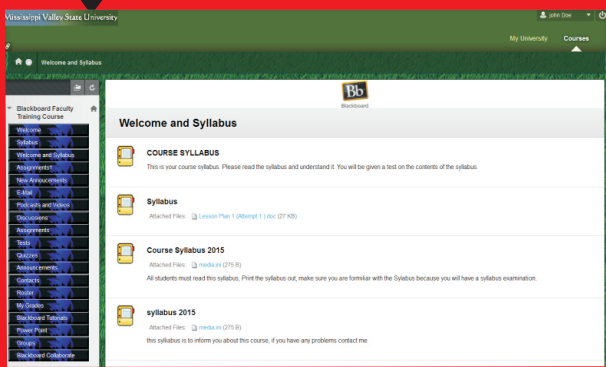

Spring 2017

ONLINE LEARNING

STUDENT TRAINING

A screenshot of the Blackboard Learn login page. The page features the 'Blackboard learn+' logo at the top. Below the logo are two input fields: 'USERNAME:' and 'PASSWORD:'. A 'Login' button is positioned below the password field. To the right of the password field is a link that says 'Forgot Your Password?'. The background of the login area has a light gray dot pattern.